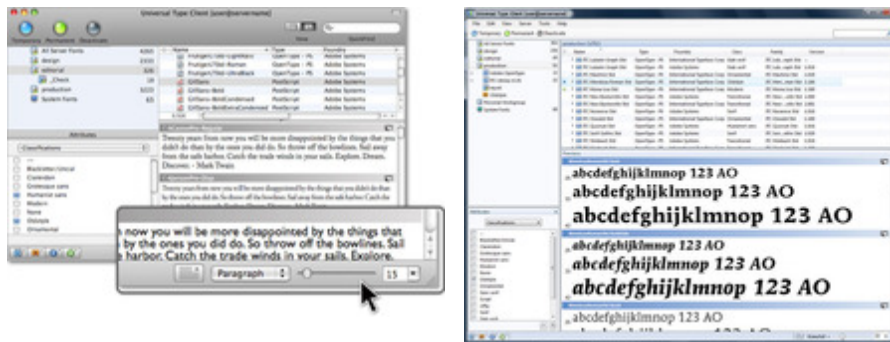

Precise, Fast Font Activation

The fastest auto-activation in the business. Every font is uniquely 'fingerprinted' by the server using our patented Font Sense™ technology, guaranteeing the exact font is activated for the user.

Category

- Software

Theme

- Font Management

Related Products

- **Universal Type Server Lite**
- **Suitcase Fusion**

Developer

- Extensis

Extensis™

Download

Universal Type

Server 3 Pro

Universal Type

Server 3

Operating System

Mac OS: