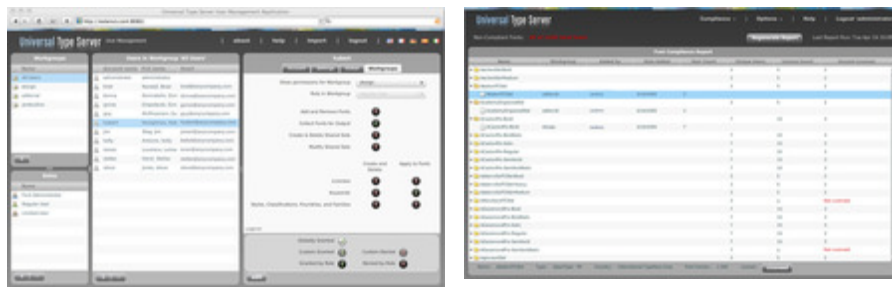

Superior Active Directory Integration

First-ever: Secure, dynamic **Active and Open Directory integration** enables simple, automated user management. Mac and Windows users benefit from full "single sign-on" functionality with added support for Kerberos secure network authentication.

Uninterrupted Font Management Access

Users always have access to their fonts- whether in the office, working remotely, or working offline. Even if not connected, users have full access to their font database. No matter where the user is located, fonts in shared documents display correctly and print accurately.

Font Compliance Assurance

Built-in license reporting shows who has access to a font. Administrator has full control over font compliance, such as deleting an unlicensed font from a user's server-based sets.